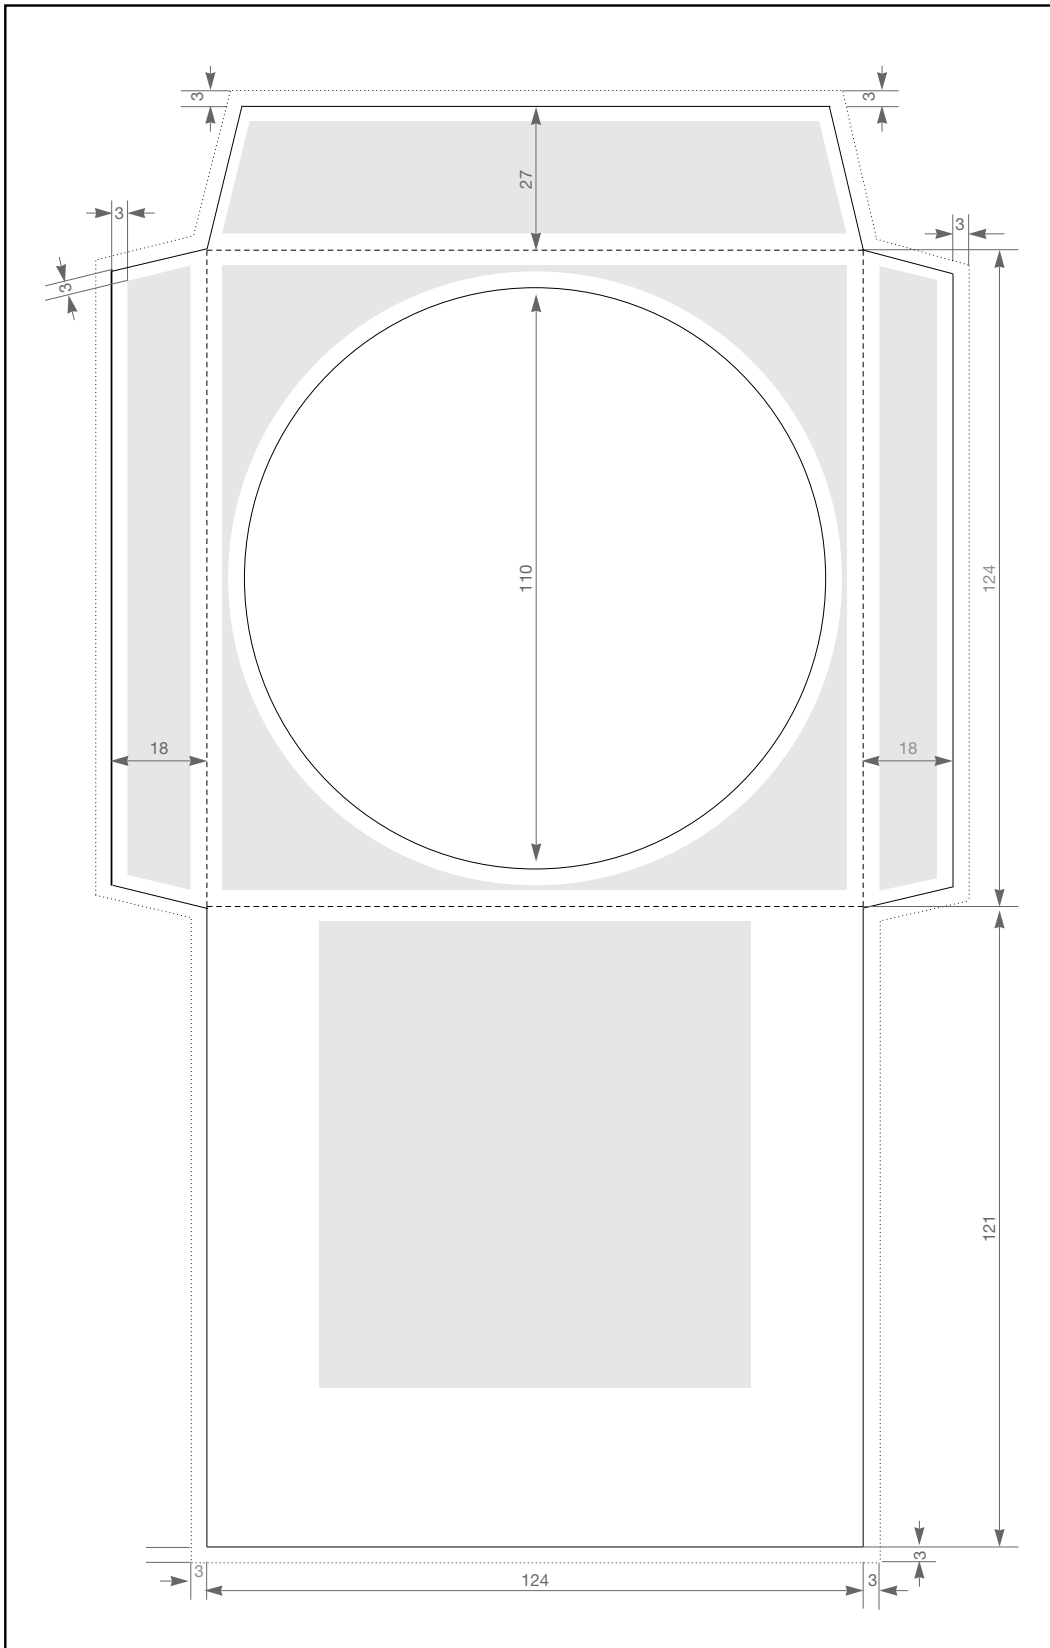

CD-Hülle 124x124

Explanation:	
	Area to be printed with text
	Bleed
	Final dimension
	Minimum of blank film dimension (at least 20 mm distance to final dimension)